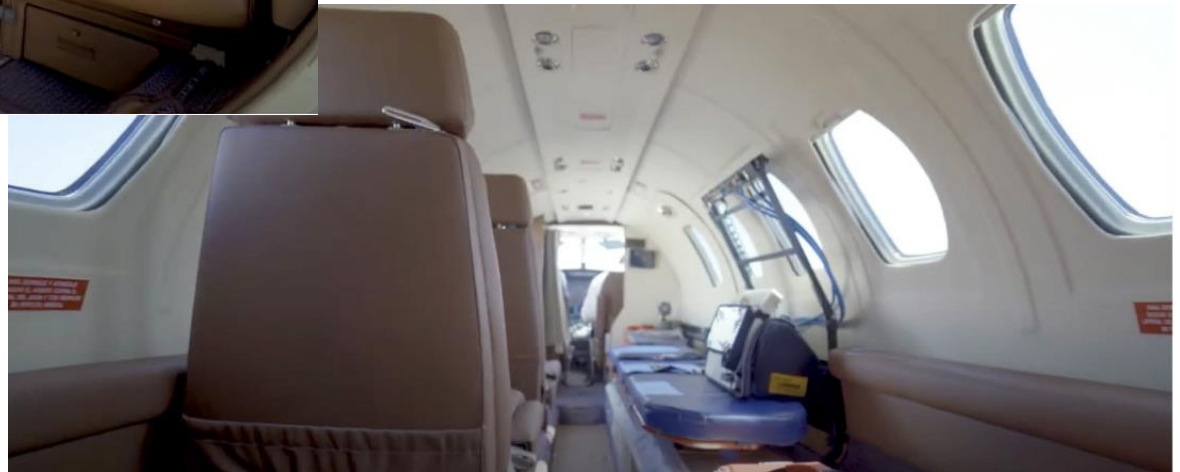

1984 Citation SII

MedeVac Cabin